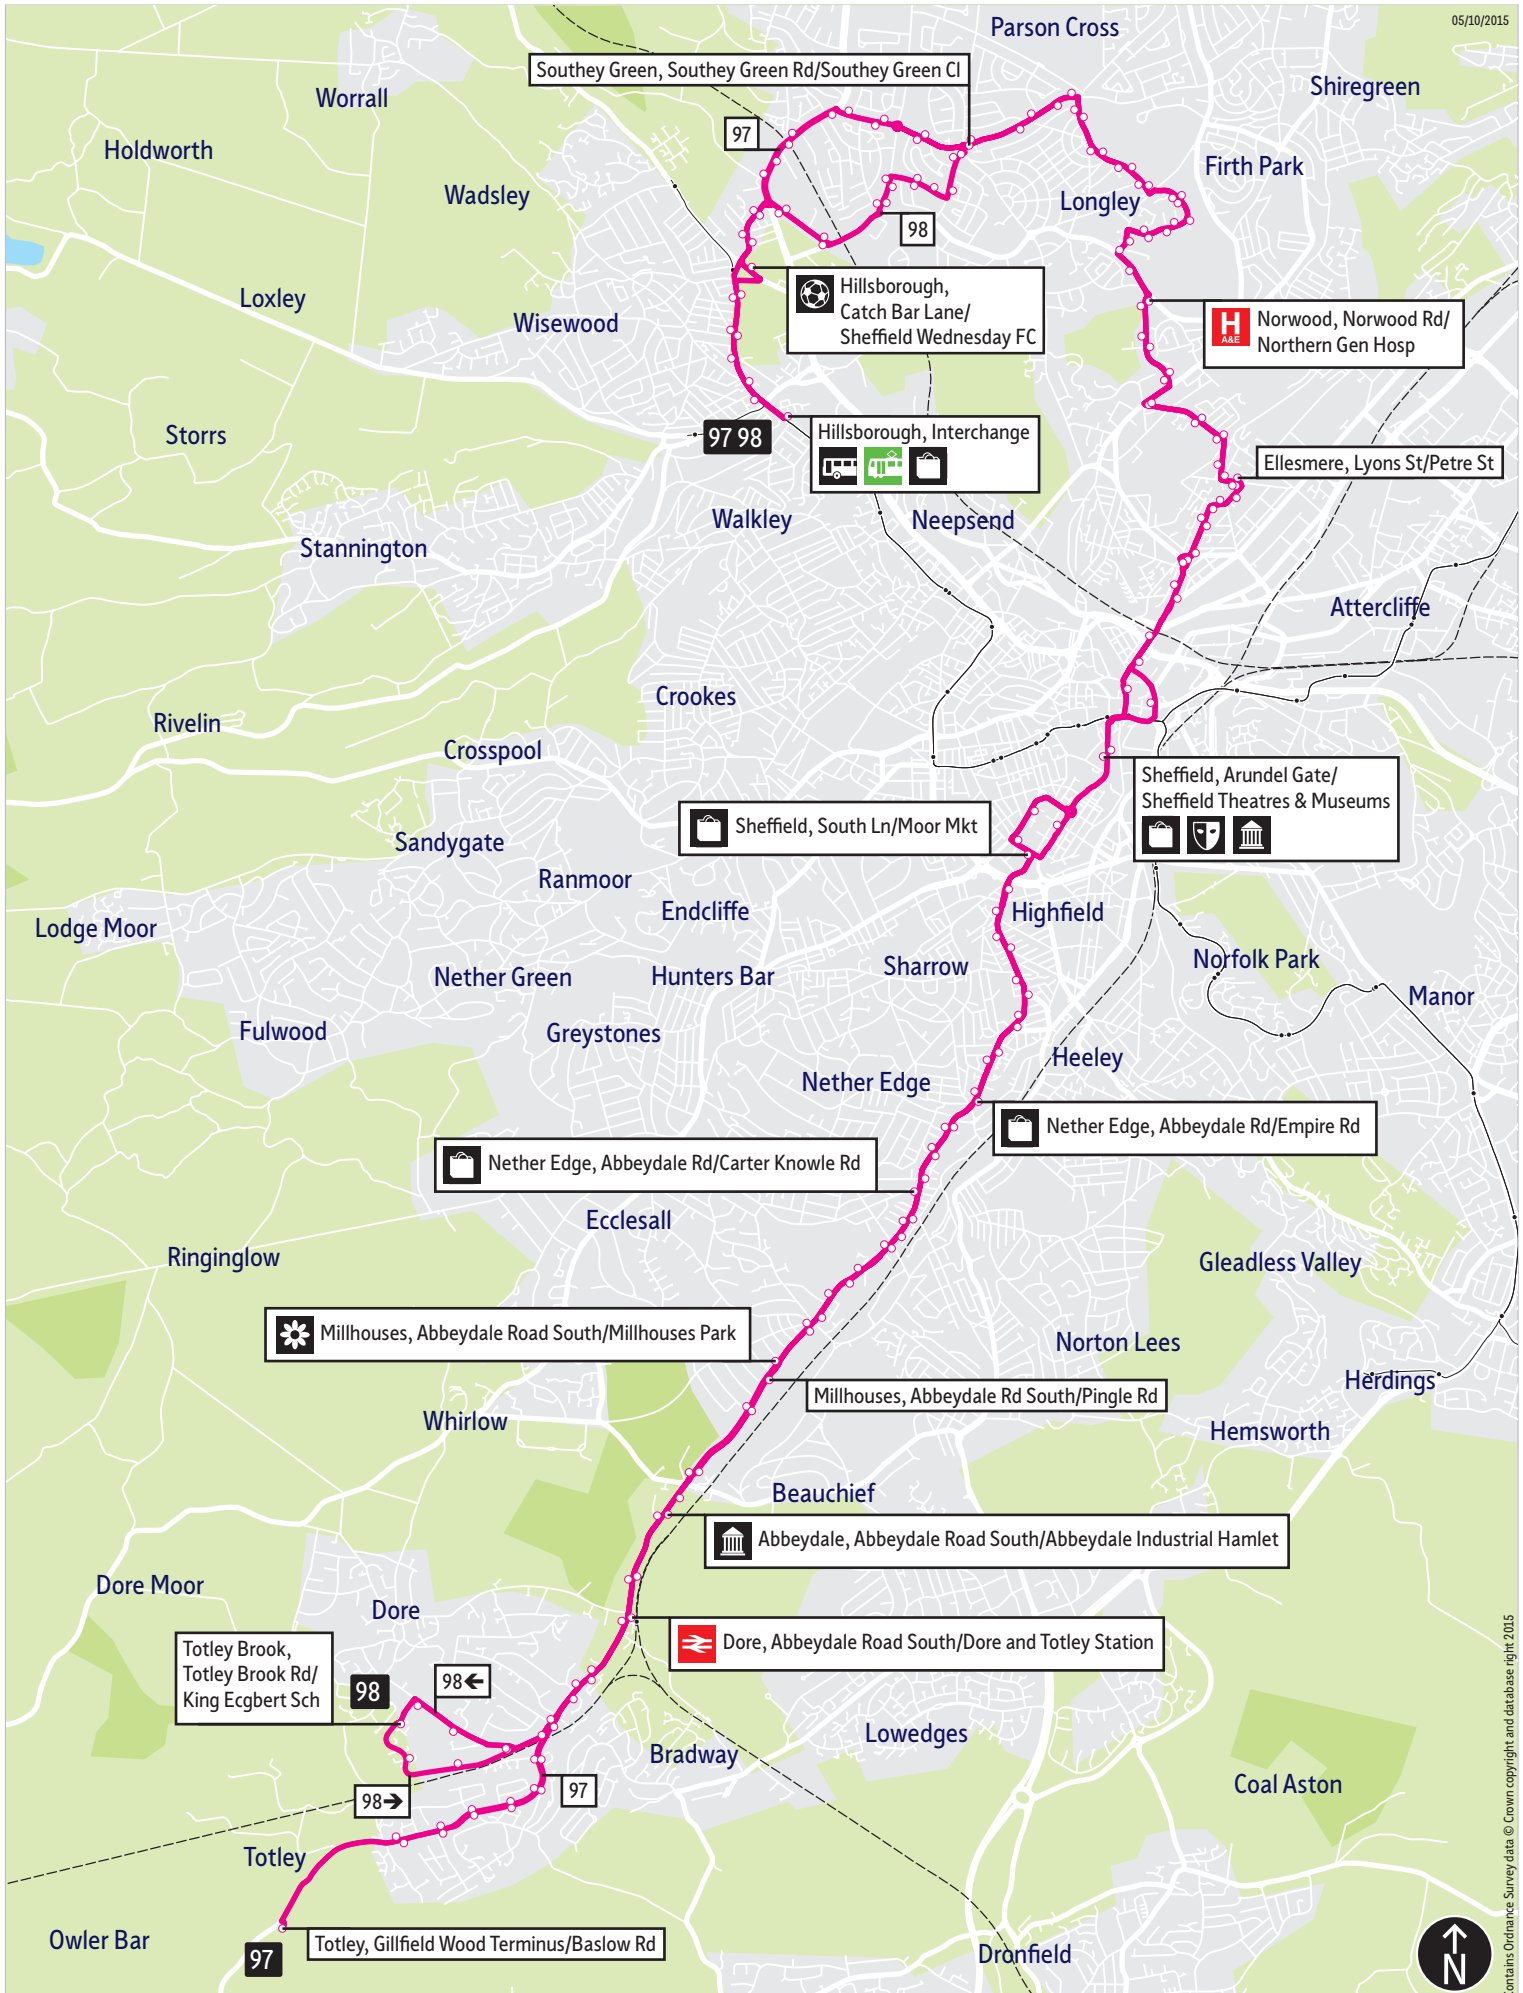

Bus route map for services 97 and 98

05/10/2015

This map is based upon Ordnance Survey material with the permission of Ordnance Survey on behalf of the Controller of Her Majesty's Stationery Office © Crown copyright. Unauthorised reproduction infringes Crown copyright and may lead to prosecution or civil proceedings. SVYTE 100030252 2015

- = Terminus point
- = Public transport
- = Shopping area
- = Bus route & stops
- = Rail line & station
- = Tram route & stop