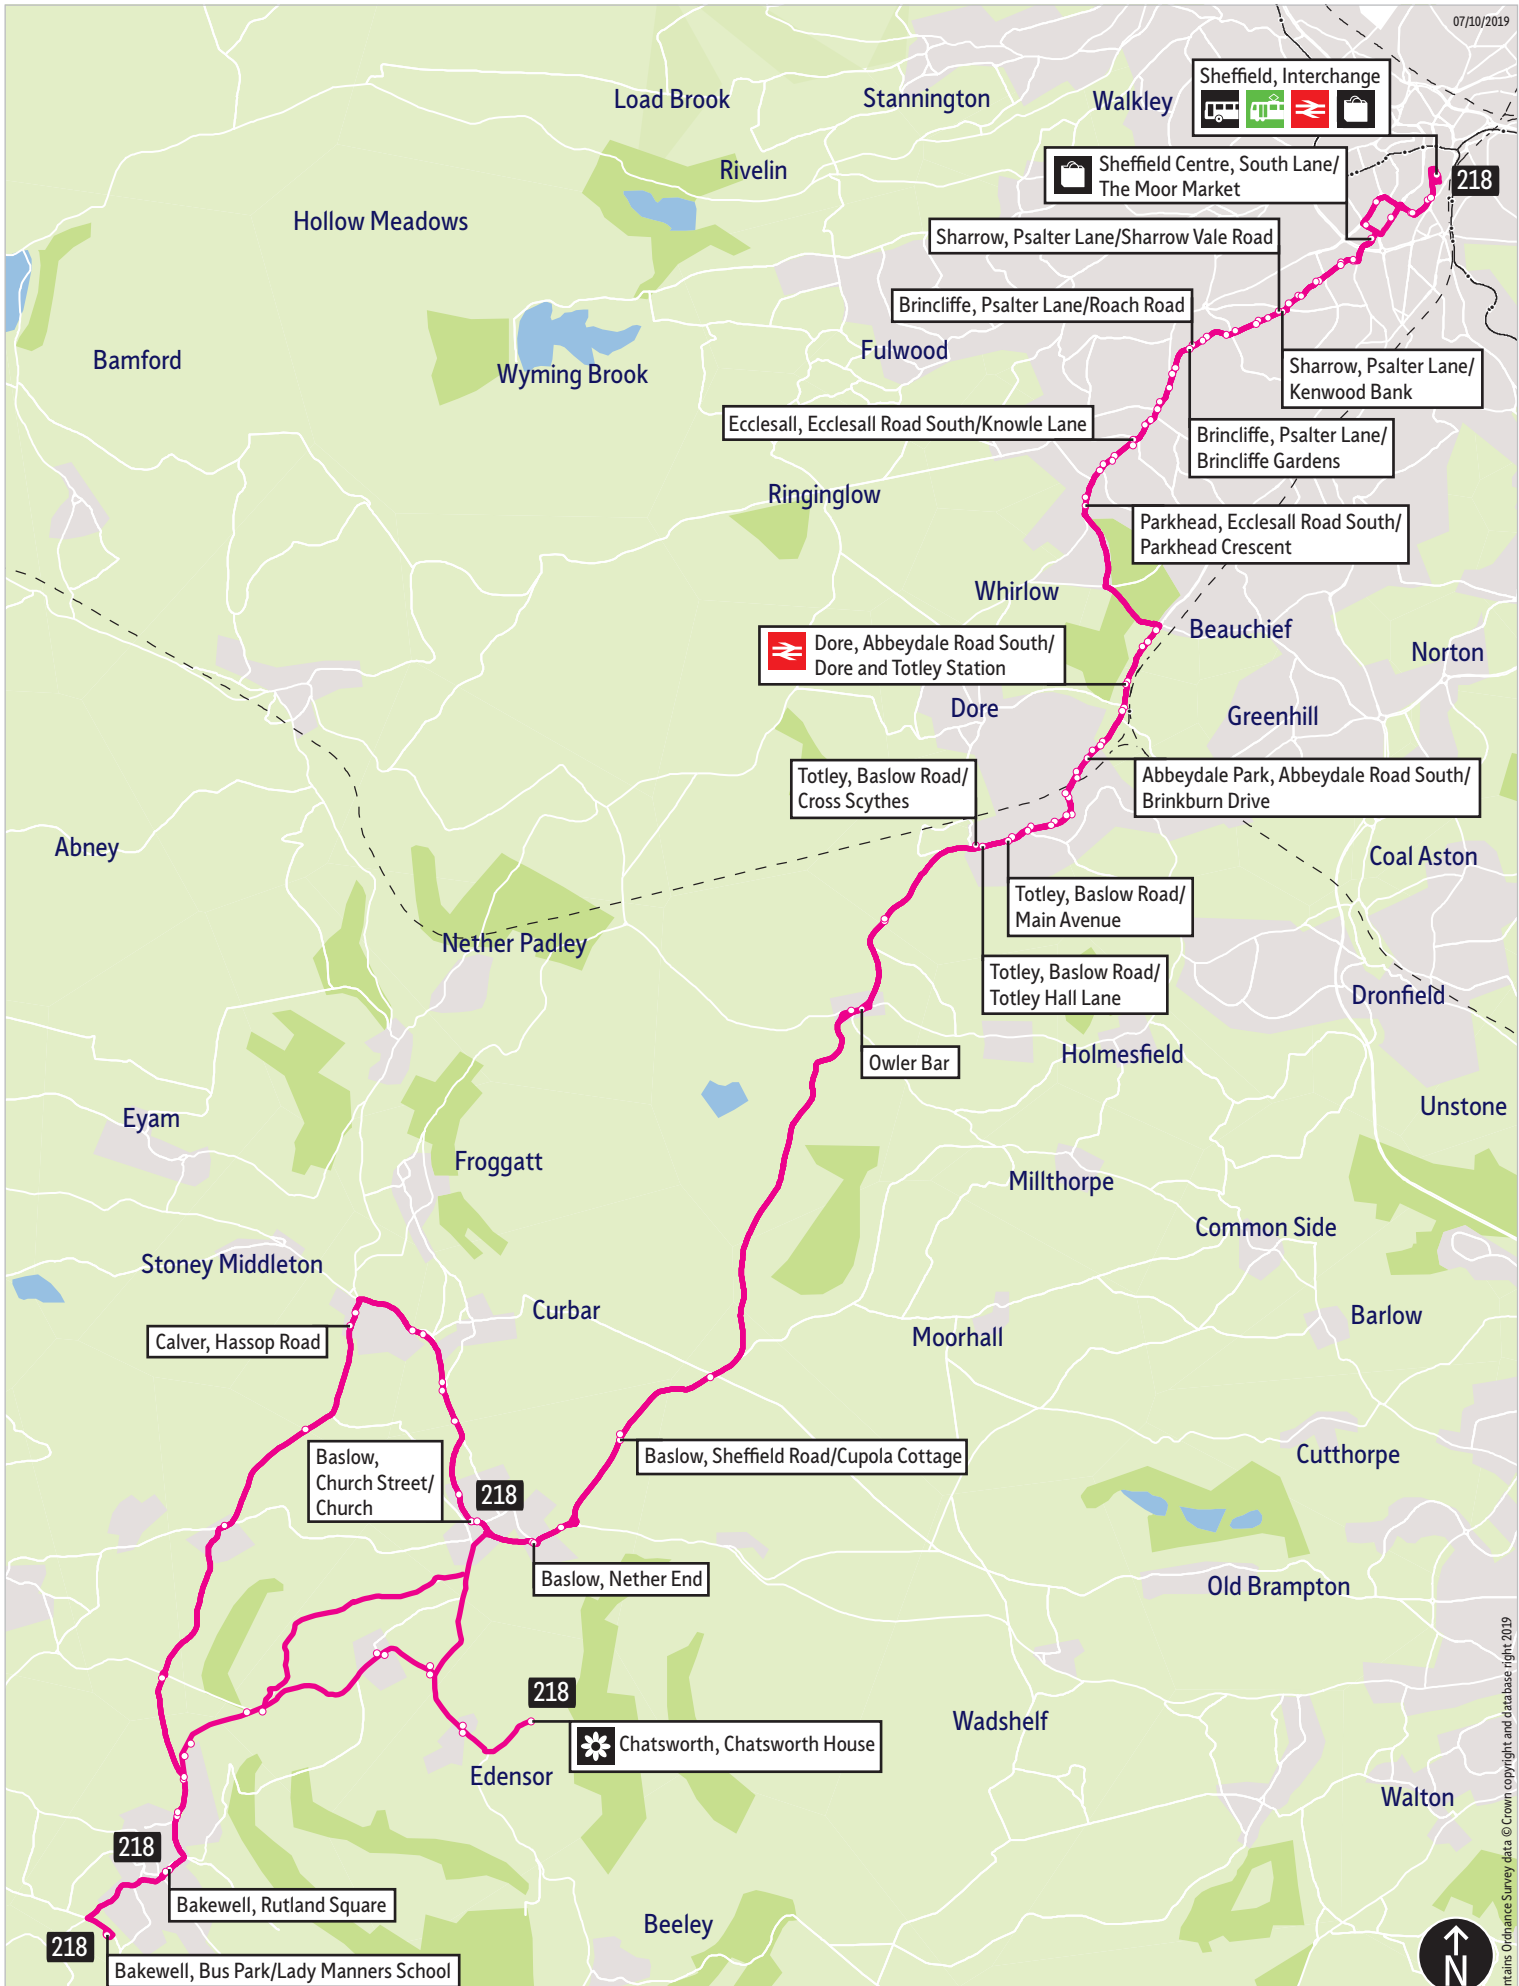

Bus route map for services 218

07/10/2019

- = Terminus point
- = Public transport
- = Shopping area
- = Bus route & stops
- = Rail line & station
- = Tram route & stop

Contains Ordnance Survey data © Crown copyright and database right 2019