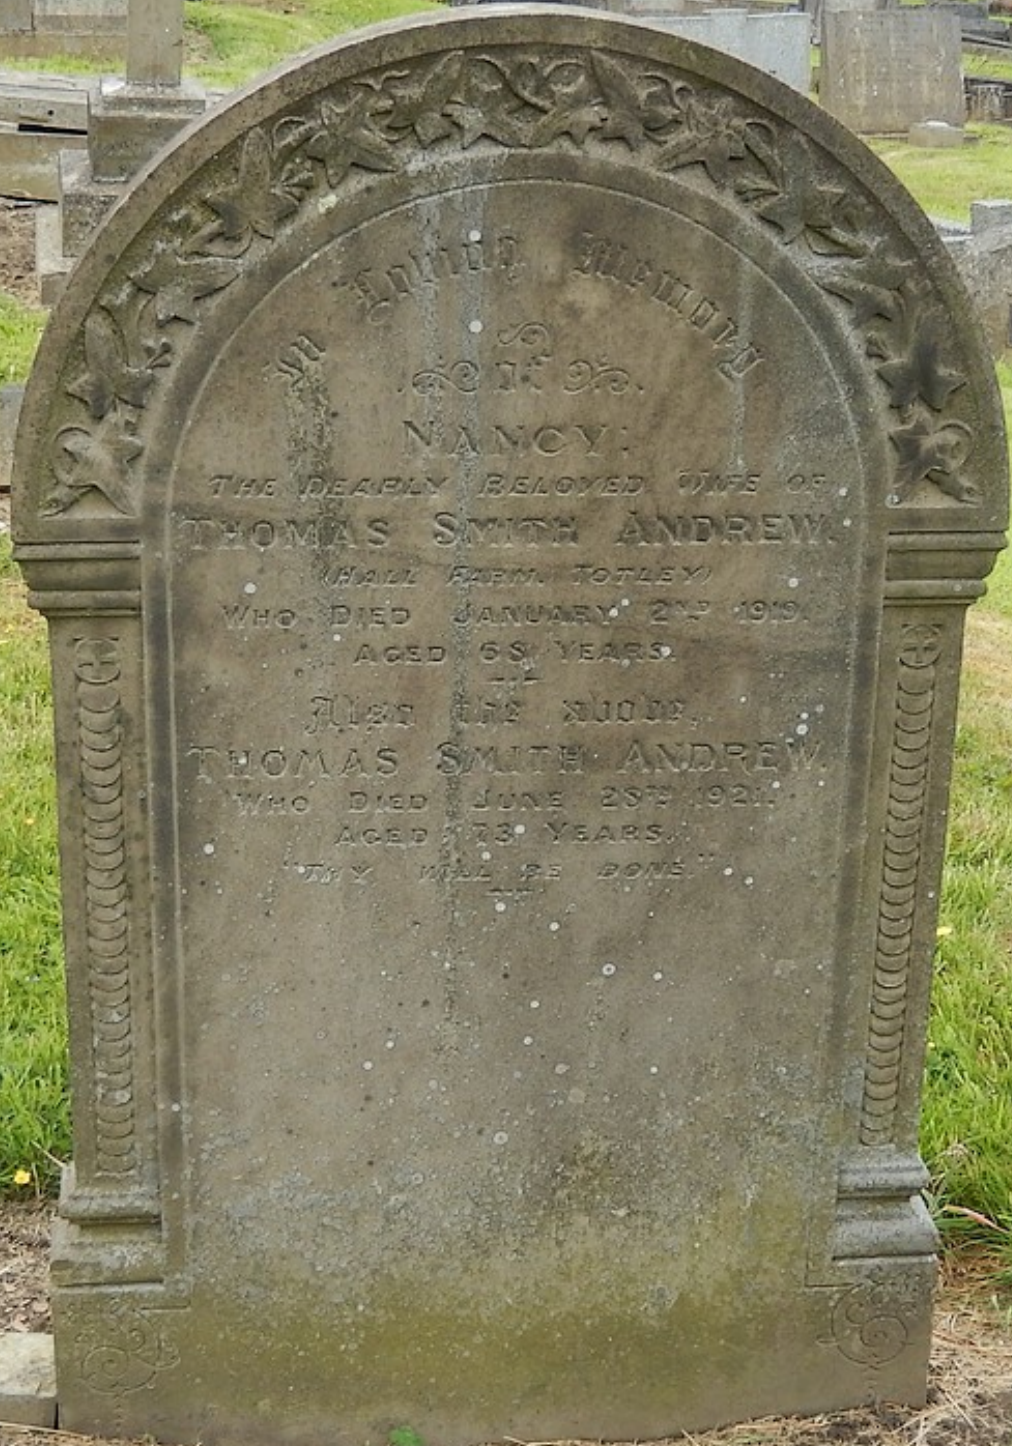

To the Memory of  
ALBERT ANDREW  
OF HOLMESFIELD  
VERY DEAR HUSBAND OF  
LUCY  
BORN 1885 - DIED 1967.

ALSO LUCY,  
BORN NOV. 9<sup>TH</sup> 1889,  
DIED JULY 14<sup>TH</sup> 1983.

Also  
ANNIE ELIZABETH  
WIFE OF THE  
WHO DIED JAN  
AGED 94 Y  
MOUNTAIN

In Memoriam

GEORGE WILLIAM,  
THE BELOVED SON OF  
THOMAS AND NANCY ANDREW,  
BORN FEBRUARY 20<sup>TH</sup> 1873,  
AND INTERRED APRIL 4<sup>TH</sup> 1880,  
ALSO OF AGNES,  
DAUGHTER OF THE ABOVE  
WHO DIED DEC<sup>R</sup> 26<sup>TH</sup> 1888,  
AGED 13 MONTHS.  
ALSO OF NANCY, THE DEARLY,  
BELOVED DAUGHTER OF THE ABOVE NAMED  
WHO PASSED AWAY JANUARY 16<sup>TH</sup> 1913,  
IN HER 23<sup>D</sup> YEAR.