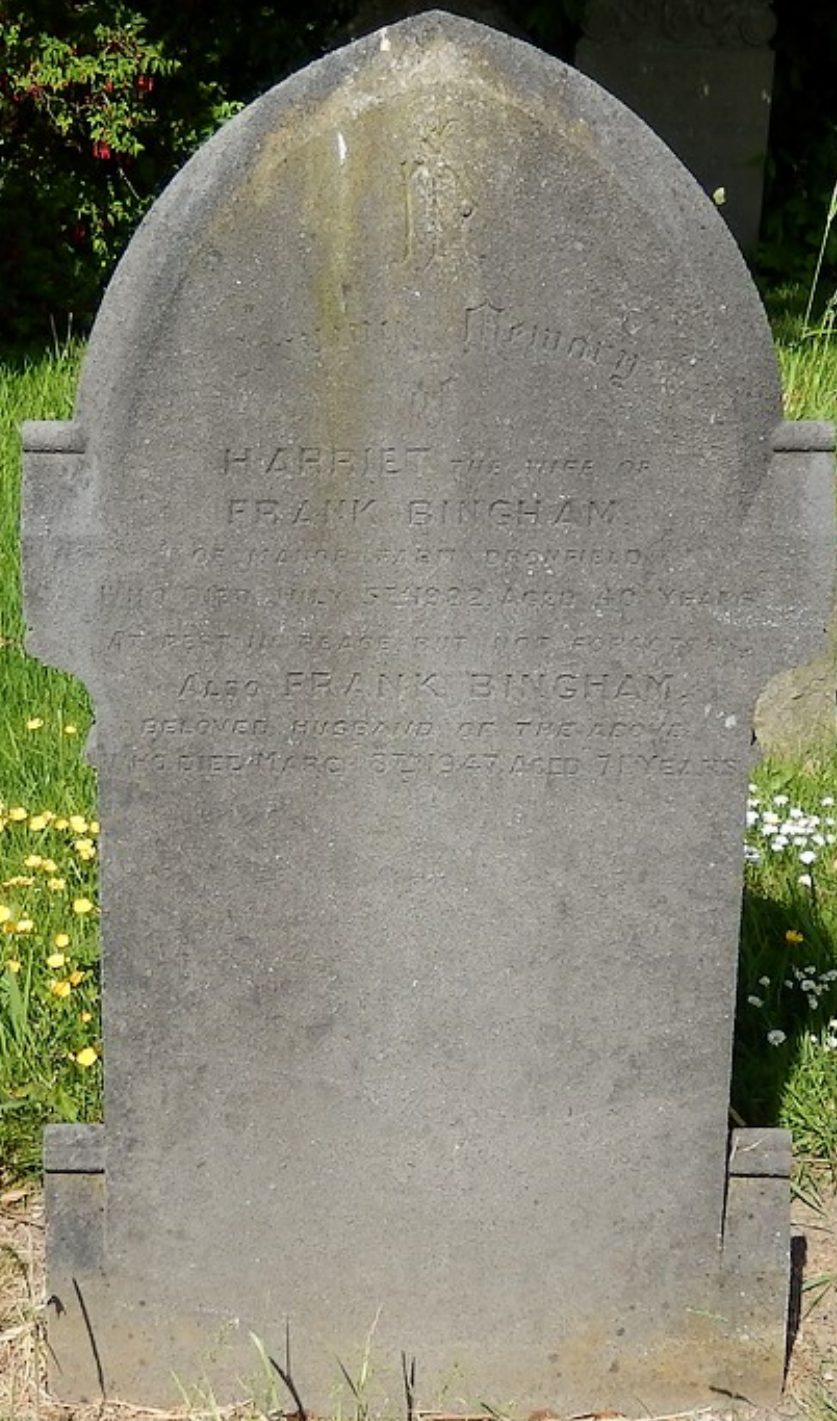

HARRIET THE WIFE OF
FRANK BINGHAM

OF MAJOR WYBT DROWFIELD
DIED 27 JULY 1842 Aged 40 YEARS
AT REST IN PEACE BUT NOT FORKAY

ALSO FRANK BINGHAM
BELOVED HUSBAND OF THE ABOVE
HE DIED MARCH 31 1847 Aged 71 YEARS