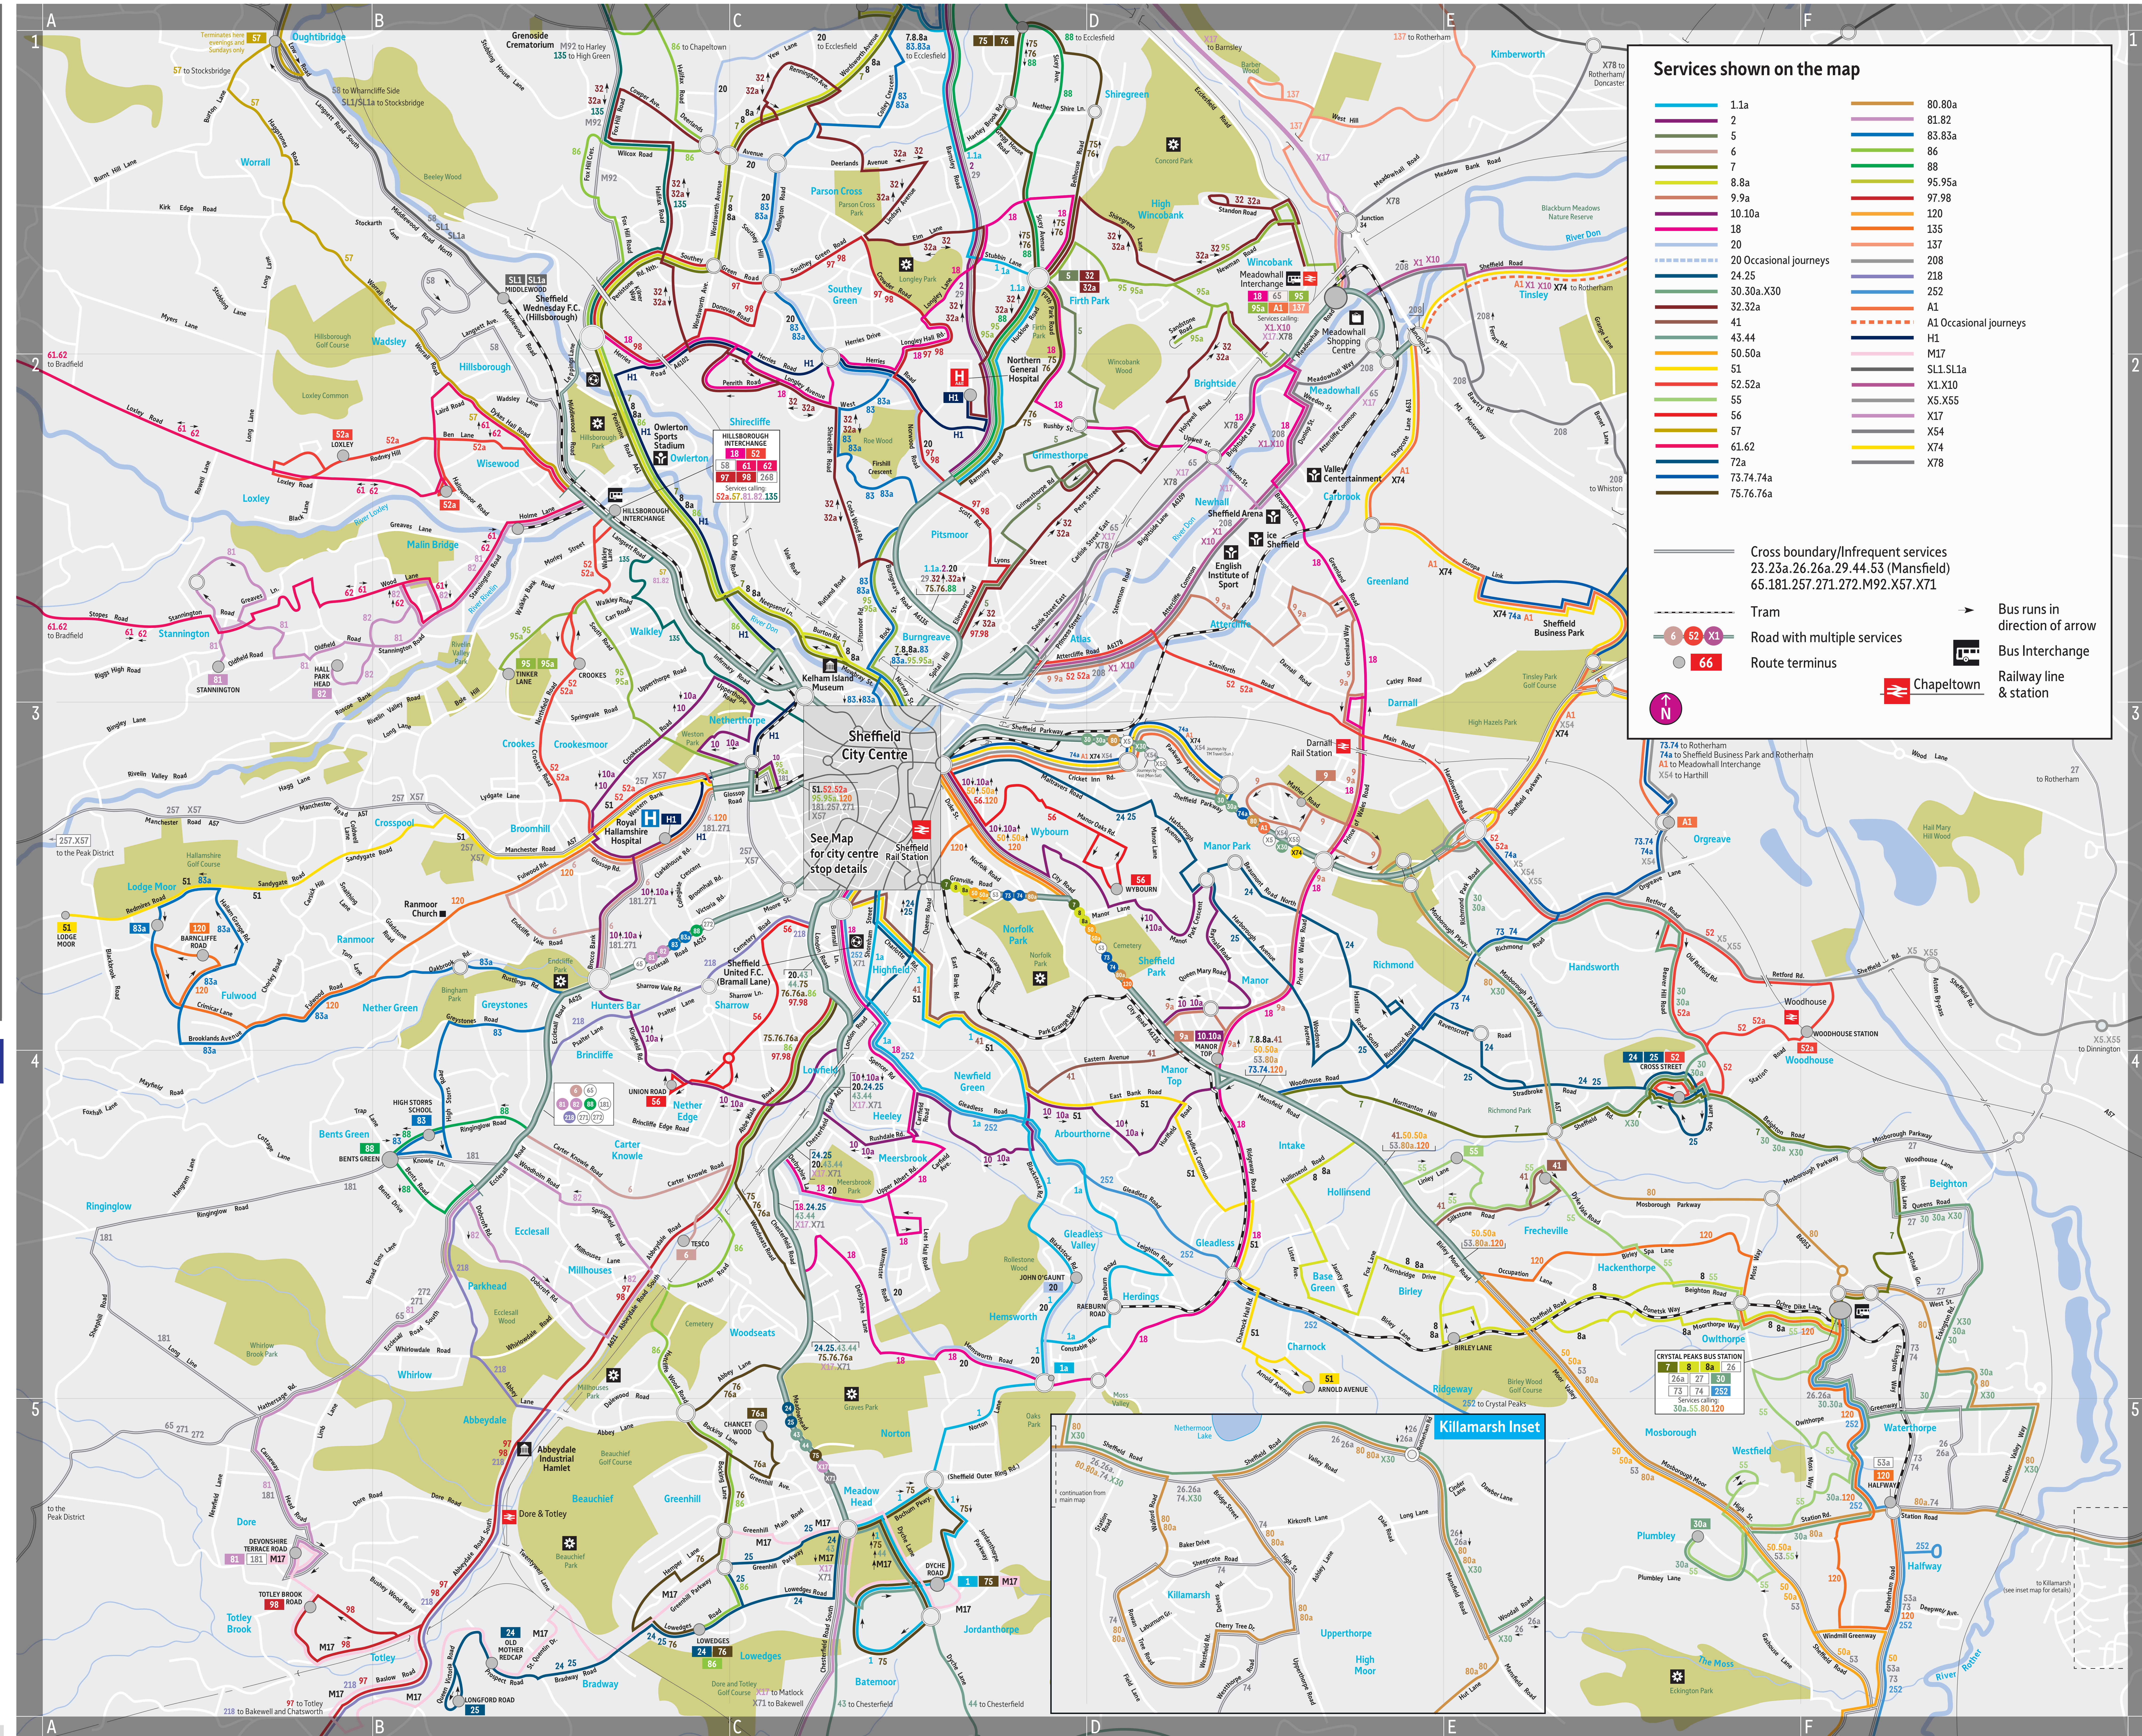

Sheffield Public Transport Map

Sheffield City Centre map

Map of the public transport network in Sheffield and the surrounding area

Services shown on the map

1.1a	80.80a
2	81.82
5	83.83a
6	86
7	88
8.8a	95.95a
9.9a	97.98
10.10a	120
18	135
20	137
20 Occasional journeys	208
30.30a.X30	218
32.32a	252
41	A1
43.44	A1 Occasional journeys
50.50a	M17
51	SL1, SL10
52.52a	XL, XL1a
55	XS, XS5
56	X17
57	X54
61.62	X74
72a	X78
73.74.74a	
75.76.76a	

Cross boundary/Infrequent services
 23.23a.26.26a.29.44.53 (Mansfield)
 65.181.257.271.272.M92.X57.X71

Tram
 Road with multiple services
 Route terminus

Bus runs in direction of arrow
Bus Interchange
Railway line & station