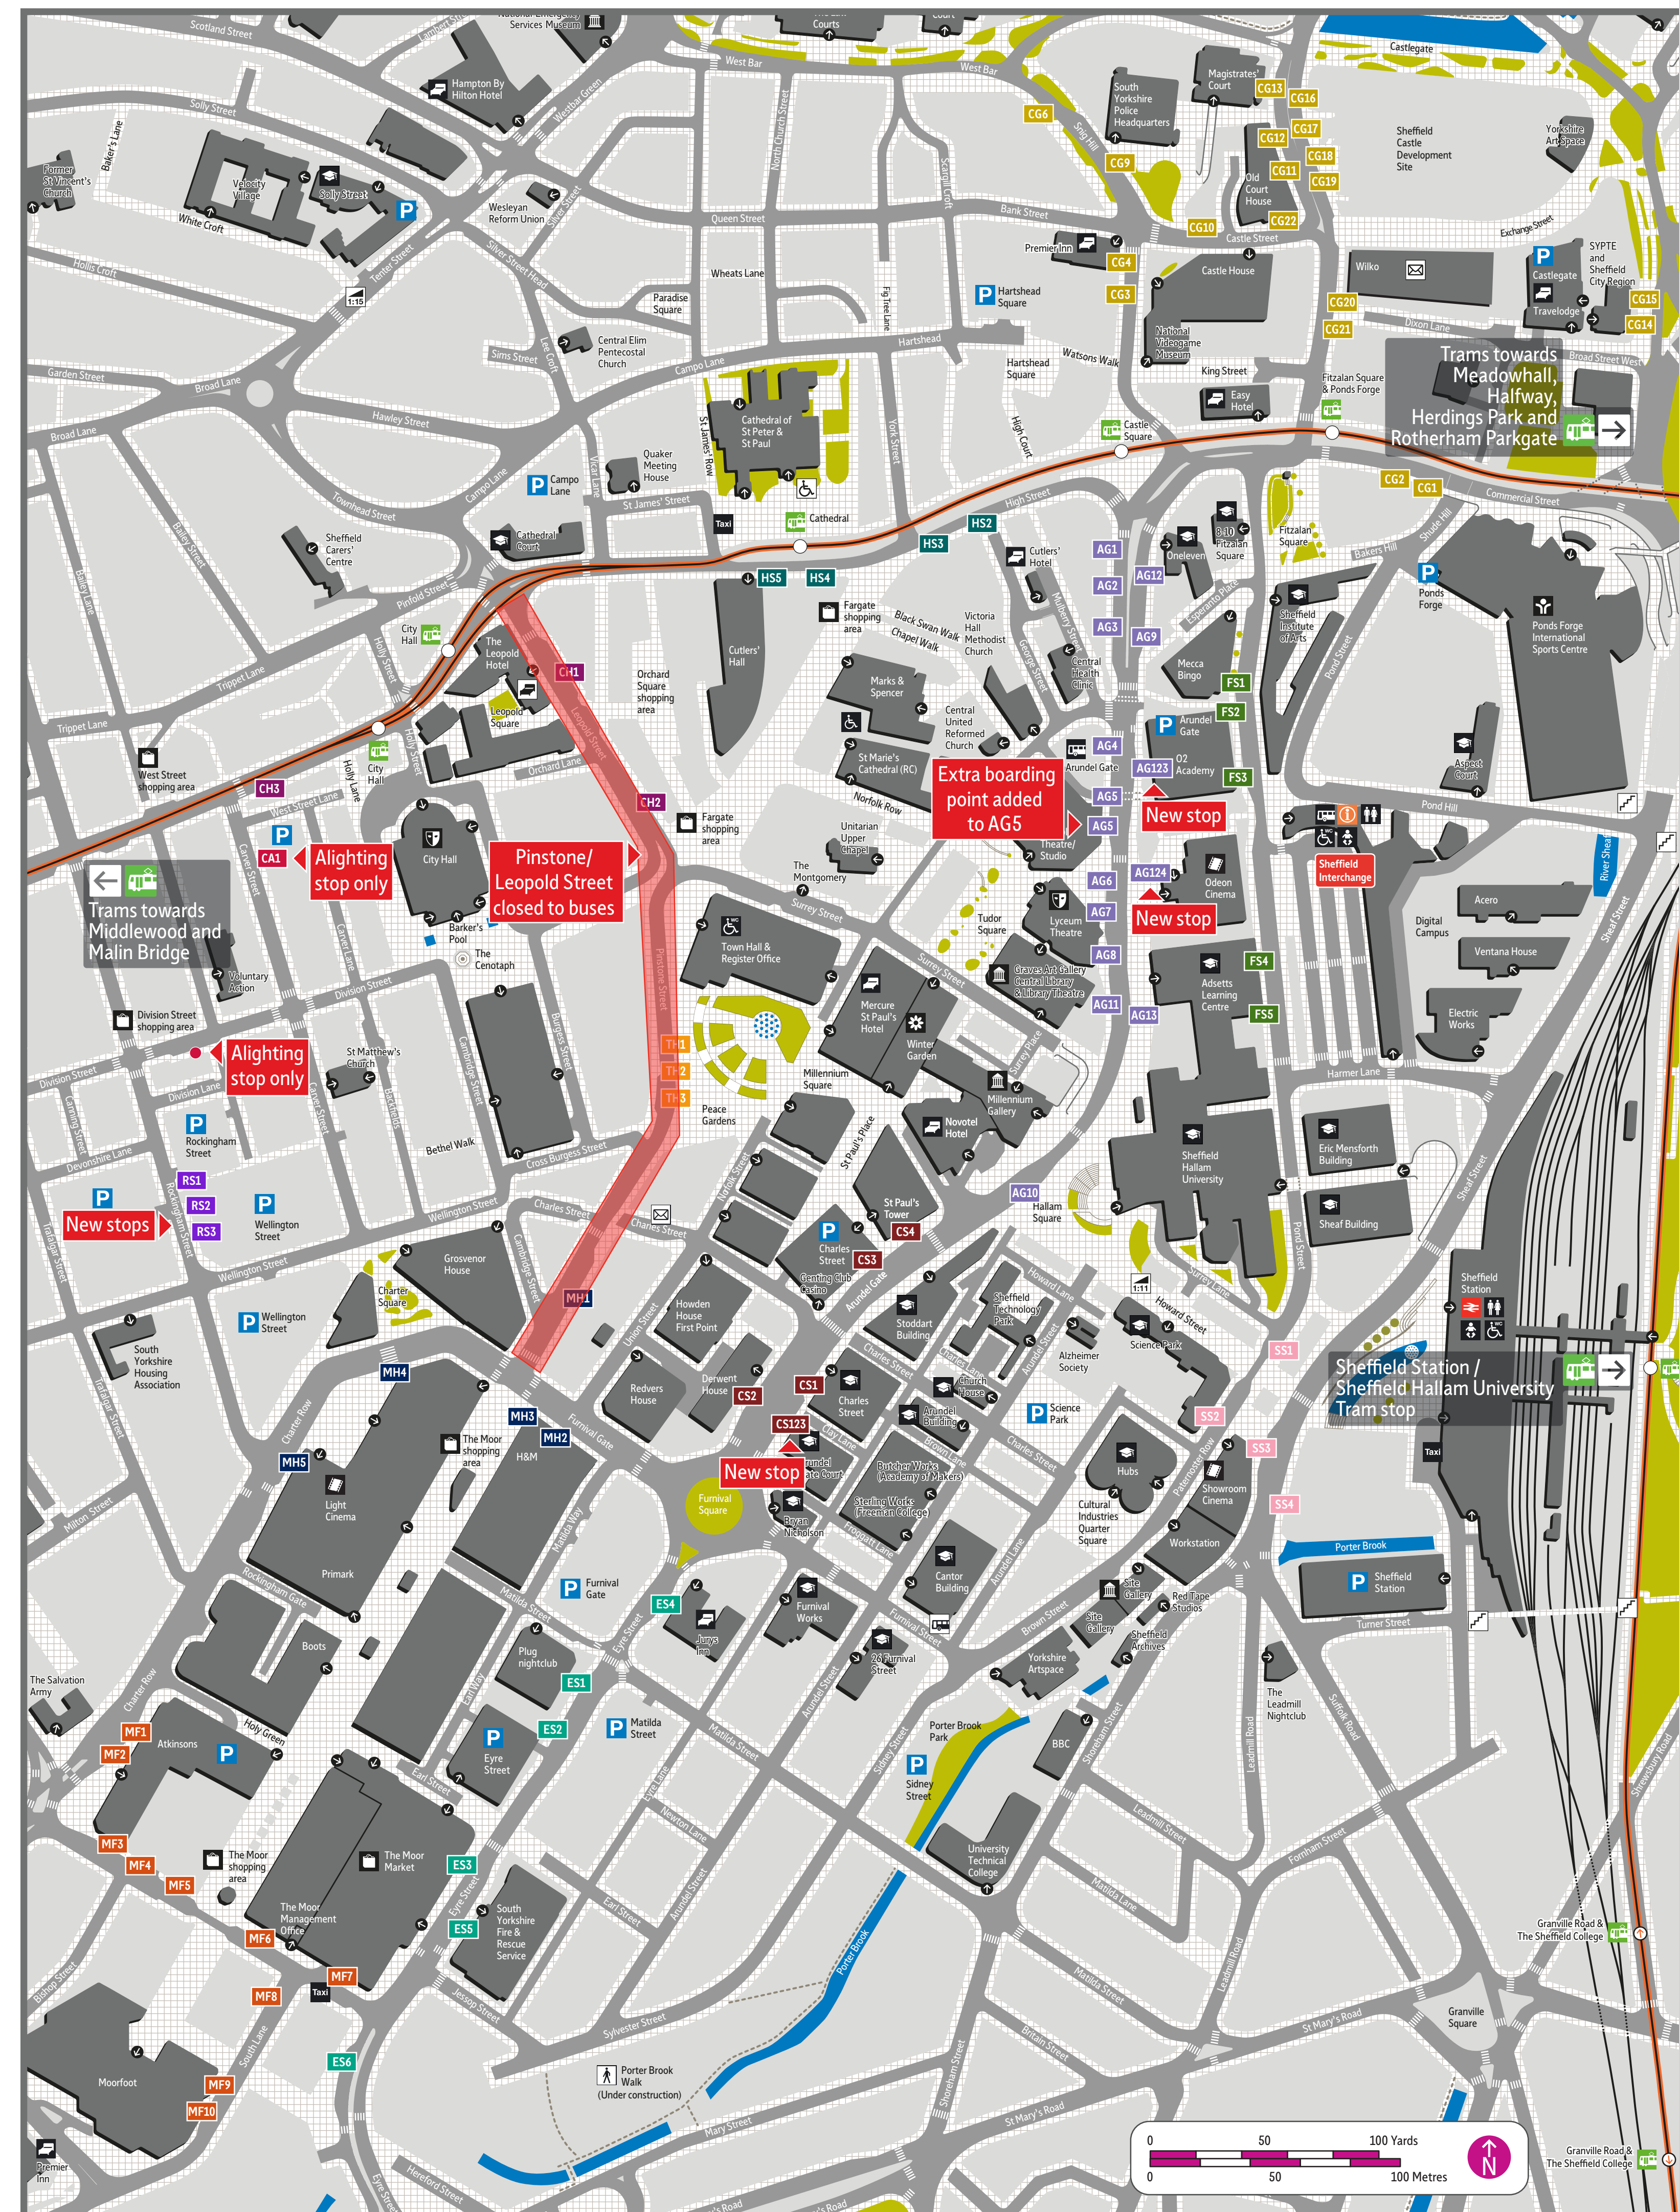

Sheffield Public Transport Map

Sheffield City Centre map

Map of the public transport network in Sheffield and the surrounding area

Services shown on the map

1.1a	80.80a
2	81.82
5	83.83a
6	86
7	88
8.8a	95.95a
9.9a	97.98
10.10a	120
18	135
20	137
20 Occasional journeys	208
30.30a.X30	218
32.32a	252
41	A1
43.44	A1 Occasional journeys
50.50a	M17
51	SL1, SL10
52.52a	XL, XL1a
55	XS, XS5
56	X17
57	X54
61.62	X74
72a	X78
73.74.74a	
75.76.76a	

Cross boundary/Infrequent services
 23.23a.26.26a.29.44.53 (Mansfield)
 65.181.257.271.272.M92.X57.X71

Tram
 Road with multiple services
 Route terminus

Bus runs in direction of arrow
Bus Interchange
Railway line & station